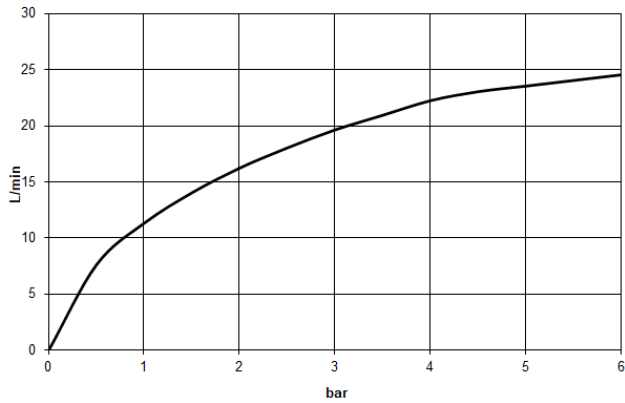

Single-lever bath mixer with stand pipe for free-standing assembly with hand shower set - Chrome

TARA

25 863 661

Fits: TARA, META

- spout: circular, air-enriched flow
- max. flow 19.5 l/min at 3 bar flow pressure
- Hand shower: COMPACT RAIN, max. flow rate 6.8 l/min (at 3 bar)
- bar-type hand shower with anti-scale system
- pivotable spout 360°
- 281mm projection
- wall bracket
- automatic bath/shower diverter
- total height 1031 - 1101 mm
- stand pipe height 565 - 635 mm
- height up to aerator 899 – 969 mm
- slide-on rosettes Ø 135 mm
- metal shower hose 1250mm with integrated anti-twist protection
- WRAS 2001027

Required miscellaneous

- Concealed floor mounting -**
- max. recess depth 150 mm
 - min. recess depth 80 mm

35 945 970 90

Flow rate chart

Certificates

IAPMO_4976 (5). Belgaqua_19_77_27. WRAS_2001027. LGA_29727.