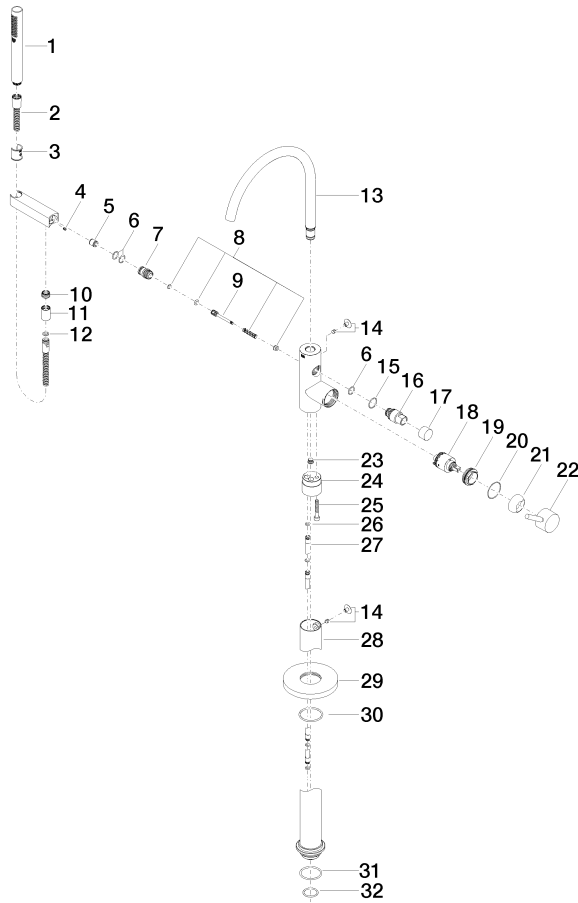

Single-lever bath mixer with stand pipe for free-standing assembly with hand shower set - Chrome

TARA

25 863 661

Single-lever bath mixer with stand pipe for free-standing assembly with hand shower set - Chrome

TARA

25 863 661

Spare parts list

No.	Item Number	Name	Quantity used	Delivery time
1	90 12 11 140 30-00	shower	1	10
2	90 30 02 072 00-00	Metal shower hose 1/2" x 3/8" x 1250 mm - Chrome	1	10
3	09 18 40 118 90	sleeve	1	2
4	09 31 11 058 90	pin	1	2
5	90 23 01 141 00 90	back-flow preventer	1	2
6	90 14 10 010 00 90	seal	3	2
7	09 24 03 153 20-00	nipple	1	10
8	90 16 02 023 00 90	spring	1	2
9	09 31 09 102 20-00	pull-rod	1	10
10	09 24 03 069 90	nipple	1	2
11	90 21 02 069 00-00	cover	1	10
12	90 14 20 026 00 90	seal	1	2
13	90 28 22 327 01-00	spout	1	10
14	04 31 20 036 00 90	plug	2	2
15	09 14 10 112 90	seal	1	2
16	09 21 34 081 20-00	nipple	1	10
17	09 20 88 002-00	handle	1	10
18	90 15 05 039 00 90	cartridge	1	2
19	09 24 04 298 90	nut	1	2
20	09 14 10 037 90	seal	1	2
21	09 28 30 036-00	cover	1	10
22	90 20 66 005 00-00	handle	1	10
23	04 31 20 039 11 90	plug	1	2
24	09 24 03 152 20-00	adaptor	1	10
25	09 30 30 111 90	screw	1	2
26	09 14 10 139 90	seal	2	2
27	04 28 22 025 00 90	connection	2	2
28	04 28 22 030 00-00	pipe	1	10
29	09 27 88 007-00	rosette	1	10
30	90 14 10 129 00 90	seal	1	2
31	09 14 10 084 90	seal	1	2
32	09 14 10 018 90	seal	1	2