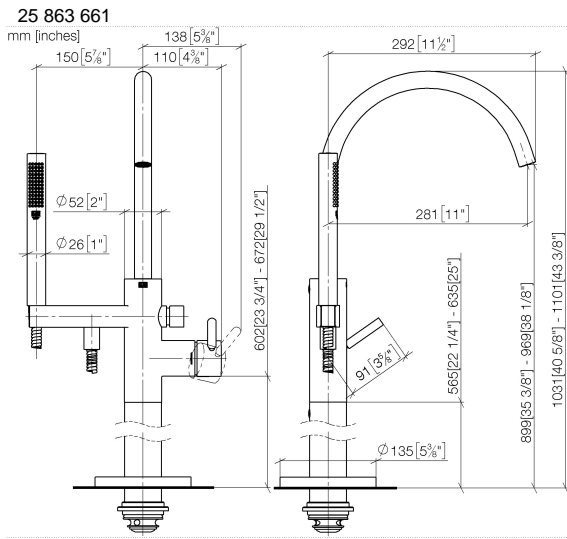

Single-lever bath mixer with stand pipe for free-standing assembly with hand shower set - Chrome

TARA

25 863 661

Fits: TARA, META

- spout: circular, air-enriched flow
- max. flow 19.5 l/min at 3 bar flow pressure
- Hand shower: COMPACT RAIN, max. flow rate 6.8 l/min (at 3 bar)
- bar-type hand shower with anti-scale system
- pivotable spout 360°
- 281mm projection
- wall bracket
- automatic bath/shower diverter
- total height 1031 - 1101 mm
- stand pipe height 565 - 635 mm
- height up to aerator 899 – 969 mm
- slide-on rosettes Ø 135 mm
- metal shower hose 1250mm with integrated anti-twist protection
- WRAS 2001027

Required miscellaneous

- Concealed floor mounting -**
- max. recess depth 150 mm
 - min. recess depth 80 mm

35 945 970 90

Flow rate chart

Certificates

IAPMO_4976 (5). Belgaqua_19_77_27. WRAS_2001027. LGA_29727.

TARA

25 863 661

Spare parts list

No.	Item Number	Name	Quantity used	Delivery time
1	90 12 11 140 30-00	shower	1	10
2	90 30 02 072 00-00	Metal shower hose 1/2" x 3/8" x 1250 mm - Chrome	1	10
3	09 18 40 118 90	sleeve	1	2
4	09 31 11 058 90	pin	1	2
5	90 23 01 141 00 90	back-flow preventer	1	2
6	90 14 10 010 00 90	seal	3	2
7	09 24 03 153 20-00	nipple	1	10
8	90 16 02 023 00 90	spring	1	2
9	09 31 09 102 20-00	pull-rod	1	10
10	09 24 03 069 90	nipple	1	2
11	90 21 02 069 00-00	cover	1	10
12	90 14 20 026 00 90	seal	1	2
13	90 28 22 327 01-00	spout	1	10
14	04 31 20 036 00 90	plug	2	2
15	09 14 10 112 90	seal	1	2
16	09 21 34 081 20-00	nipple	1	10
17	09 20 88 002-00	handle	1	10
18	90 15 05 039 00 90	cartridge	1	2
19	09 24 04 298 90	nut	1	2
20	09 14 10 037 90	seal	1	2
21	09 28 30 036-00	cover	1	10
22	90 20 66 005 00-00	handle	1	10
23	04 31 20 039 11 90	plug	1	2
24	09 24 03 152 20-00	adaptor	1	10
25	09 30 30 111 90	screw	1	2
26	09 14 10 139 90	seal	2	2
27	04 28 22 025 00 90	connection	2	2
28	04 28 22 030 00-00	pipe	1	10
29	09 27 88 007-00	rosette	1	10
30	90 14 10 129 00 90	seal	1	2
31	09 14 10 084 90	seal	1	2
32	09 14 10 018 90	seal	1	2